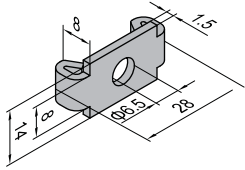

#### End Connector

End connector is also called butterfly button connector due to its shape which can hide itself completely in aluminum profile, so it is widely used to set up clean frames.

Material: nickel plated steel

#### End Connector-10

Description	Fastening Set	Mass (g)	Part No.
End Connector-8 (pcs)		7	3.71.30
End Connector-8 (set)	1xFA	23	3.71.30.ST
End Connector-10 (pcs)		13	3.71.40
End Connector-10 (set)	1xFB	38	3.71.40.ST