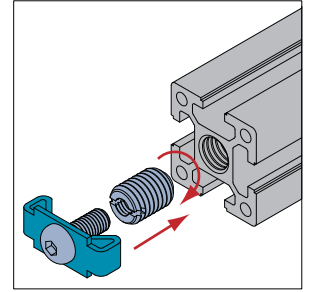

#### End Connector

End connector is also called butterfly button connector due to its shape which can hide itself completely in aluminum profile, so it is widely used to set up clean frames.

Material: nickel plated steel

#### End Connector-8

#### End Connector-10

Description	Fastening Set	Mass (g)	Part No.
End Connector-8 (pcs)		7	3.71.30
End Connector-8 (set)	1xFA	23	3.71.30.ST
End Connector-10 (pcs)		13	3.71.40
End Connector-10 (set)	1xFB	38	3.71.40.ST