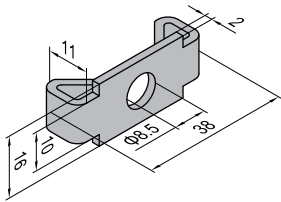

#### End Connector

End connector is also called butterfly button connector due to its shape which can hide itself completely in aluminum profile, so it is widely used to set up clean frames.

Material: nickel plated steel

#### End Connector-10

Description	Fastening Set	Mass (g)	Part No.
End Connector-8 (pcs)		7	3.71.30
End Connector-8 (set)	1xFA	23	3.71.30.ST
End Connector-10 (pcs)		13	3.71.40
End Connector-10 (set)	1xFB	38	3.71.40.ST