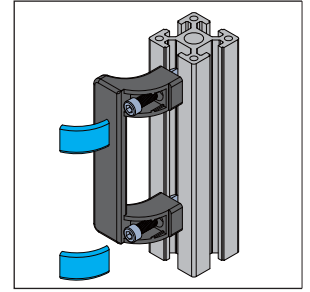

Door and Window Elements

New!

Guard Wing Handle

Material and Color: PA6 black Cap Color: blue and black

CP	Fastening Set	CQ	Fastening Set
	M6x12 Bolt zinc plated		M6x16 Bolt zinc plated
	M6 T Nut nickel plated		M6 T Nut nickel plated

Application	Description	Fastening Set	Cap Color	Mass (g)	Part No.
PG30 	Guard Wing Handle-95 (pc)			70	7.12.95.08.BE
	Guard Wing Handle-95 (set)	2xCP		88	7.12.95.08.BE.ST
	Guard Wing Handle-95 (pc)			70	7.12.95.08.BK
	Guard Wing Handle-95 (set)	2xCP		88	7.12.95.08.BK.ST
PG40/45/50/60 	Guard Wing Handle-95 (pc)			70	7.12.95.10.BE
	Guard Wing Handle-95 (set)	2xCQ		96	7.12.95.10.BE.ST
	Guard Wing Handle-95 (pc)			70	7.12.95.10.BK
	Guard Wing Handle-95 (set)	2xCQ		96	7.12.95.10.BK.ST