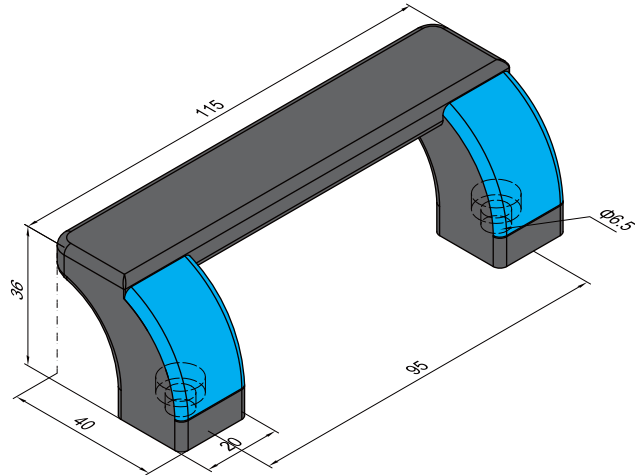

Door and Window Elements

New!

Guard Wing Handle

Material and Color: PA6 black Cap Color: blue and black

CP	Fastening Set	CQ	Fastening Set
	M6x12 Bolt zinc plated		M6x16 Bolt zinc plated
	M6 T Nut nickel plated		M6 T Nut nickel plated

Application	Description	Fastening Set	Cap Color	Mass (g)	Part No.
PG30 	Guard Wing Handle-95 (pc)			70	7.12.95.08.BE
	Guard Wing Handle-95 (set)	2xCP		88	7.12.95.08.BE.ST
	Guard Wing Handle-95 (pc)			70	7.12.95.08.BK
	Guard Wing Handle-95 (set)	2xCP		88	7.12.95.08.BK.ST
PG40/45/50/60 	Guard Wing Handle-95 (pc)			70	7.12.95.10.BE
	Guard Wing Handle-95 (set)	2xCQ		96	7.12.95.10.BE.ST
	Guard Wing Handle-95 (pc)			70	7.12.95.10.BK
	Guard Wing Handle-95 (set)	2xCQ		96	7.12.95.10.BK.ST