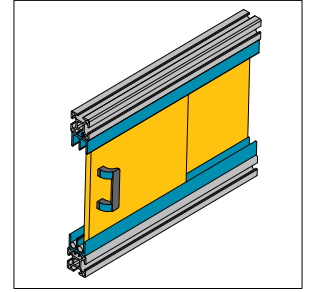

Door and Window Elements

New!

Sliding door profile

The sliding door profile clips into strut profiles and is suitable for light-weight sliding doors which are only subjected to low forces horizontal to the direction the door is slid in.

Material and Colors: Sliding door profile-PVC Grey PE Bar-HD-PE Nature color

Sliding door profile-8

Sliding door profile-10-4

Description	Mass (g/m)	Delivery Length	Item Number
Sliding Door Profile-8	330	3000mm/bar	7.51.08
Sliding Door Profile-8 (Including PE bar)	390	3000mm/bar	7.51.08.ST
Sliding Door Profile-10-4	450	3000mm/bar	7.51.10.04
Sliding Door Profile-10-4 (Including PE bar)	510	3000mm/bar	7.51.10.04.ST