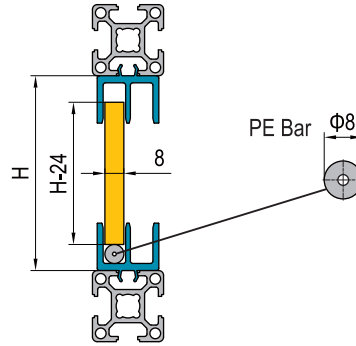

Door and Window Elements

New!

Sliding door profile

The sliding door profile clips into strut profiles and is suitable for light-weight sliding doors which are only subjected to low forces horizontal to the direction the door is slid in.

Material and Colors: Sliding door profile-PVC Grey PE Bar-HD-PE Nature color

Sliding door profile-8

Sliding door profile-10-4

Description	Mass (g/m)	Delivery Length	Item Number
Sliding Door Profile-8	330	3000mm/bar	7.51.08
Sliding Door Profile-8 (Including PE bar)	390	3000mm/bar	7.51.08.ST
Sliding Door Profile-10-4	450	3000mm/bar	7.51.10.04
Sliding Door Profile-10-4 (Including PE bar)	510	3000mm/bar	7.51.10.04.ST