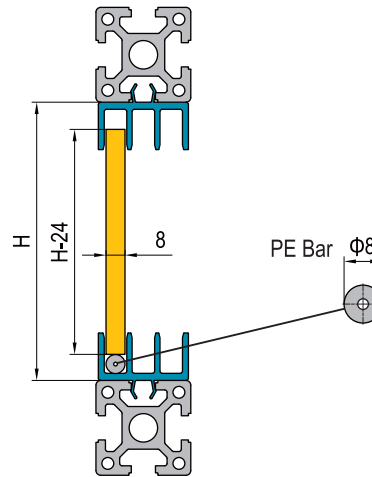

Door and Window Elements

New!

Sliding door profile

The sliding door profile clips into strut profiles and is suitable for light-weight sliding doors which are only subjected to low forces horizontal to the direction the door is slid in.

Material and Colors: Sliding door profile-PVC Grey PE Bar-HD-PE Nature color

Sliding door profile-8

Sliding door profile-10-4

Description	Mass (g/m)	Delivery Length	Item Number
Sliding Door Profile-8	330	3000mm/bar	7.51.08
Sliding Door Profile-8 (Including PE bar)	390	3000mm/bar	7.51.08.ST
Sliding Door Profile-10-4	450	3000mm/bar	7.51.10.04
Sliding Door Profile-10-4 (Including PE bar)	510	3000mm/bar	7.51.10.04.ST