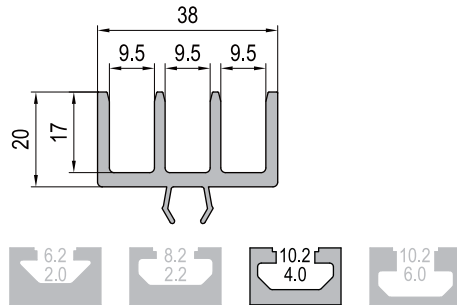

Door and Window Elements

New!

Sliding door profile

The sliding door profile clips into strut profiles and is suitable for light-weight sliding doors which are only subjected to low forces horizontal to the direction the door is slid in.

Material and Colors: Sliding door profile-PVC Grey PE Bar-HD-PE Nature color

Sliding door profile-8

Sliding door profile-10-4

Description	Mass (g/m)	Delivery Length	Item Number
Sliding Door Profile-8	330	3000mm/bar	7.51.08
Sliding Door Profile-8 (Including PE bar)	390	3000mm/bar	7.51.08.ST
Sliding Door Profile-10-4	450	3000mm/bar	7.51.10.04
Sliding Door Profile-10-4 (Including PE bar)	510	3000mm/bar	7.51.10.04.ST