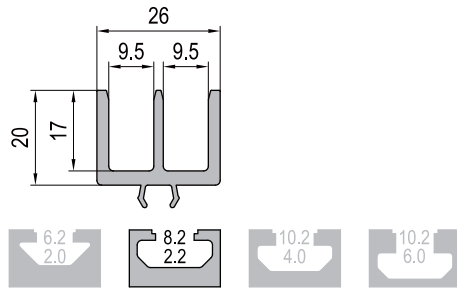

Door and Window Elements

New!

Sliding door profile

The sliding door profile clips into strut profiles and is suitable for light-weight sliding doors which are only subjected to low forces horizontal to the direction the door is slid in.

Material and Colors: Sliding door profile-PVC Grey PE Bar-HD-PE Nature color

Sliding door profile-8

Sliding door profile-10-4

Description	Mass (g/m)	Delivery Length	Item Number
Sliding Door Profile-8	330	3000mm/bar	7.51.08
Sliding Door Profile-8 (Including PE bar)	390	3000mm/bar	7.51.08.ST
Sliding Door Profile-10-4	450	3000mm/bar	7.51.10.04
Sliding Door Profile-10-4 (Including PE bar)	510	3000mm/bar	7.51.10.04.ST