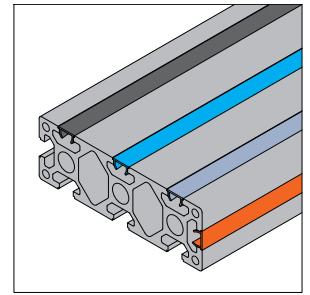

Profile Accessories

T Slot Cover

To prevent slot from contamination and improve structure appearance.

Material and Color: PP Black/Blue/Grey/Safety Orange

T Slot Cover-6

T Slot Cover-8

T Slot Cover-10

Description	Color	Mass (g/m)	Delivery Length	Part No.
T Slot Cover-6	Black	11	2000mm/bar	4.21.06.BK
T Slot Cover-6	Blue	11	2000mm/bar	4.21.06.BE
T Slot Cover-6	Grey	11	2000mm/bar	4.21.06.GY
T Slot Cover-6	Safety Orange	11	2000mm/bar	4.21.06.SE
T Slot Cover-8	Black	22	2000mm/bar	4.21.08.BK
T Slot Cover-8	Blue	22	2000mm/bar	4.21.08.BE
T Slot Cover-8	Grey	22	2000mm/bar	4.21.08.GY
T Slot Cover-8	Safety Orange	22	2000mm/bar	4.21.08.SE
T Slot Cover-10	Black	38	2000mm/bar	4.21.10.BK
T Slot Cover-10	Blue	38	2000mm/bar	4.21.10.BE
T Slot Cover-10	Grey	38	2000mm/bar	4.21.10.GY
T Slot Cover-10	Safety Orange	38	2000mm/bar	4.21.10.SE

Note:

1. Cut to delivery length not available, but 4000mm or Max. 5800 delivery length available upon request.
2. Customised color upon request subjected to Min. order quantity 5000 meters.