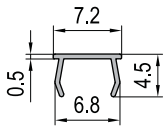

Profile Accessories

T Slot Cover

To prevent slot from contamination and improve structure appearance.

Material and Color: PP Black/Blue/Grey/Safety Orange

T Slot Cover-6

T Slot Cover-8

T Slot Cover-10

Description	Color	Mass (g/m)	Delivery Length	Part No.
T Slot Cover-6	Black	11	2000mm/bar	4.21.06.BK
T Slot Cover-6	Blue	11	2000mm/bar	4.21.06.BE
T Slot Cover-6	Grey	11	2000mm/bar	4.21.06.GY
T Slot Cover-6	Safety Orange	11	2000mm/bar	4.21.06.SE
T Slot Cover-8	Black	22	2000mm/bar	4.21.08.BK
T Slot Cover-8	Blue	22	2000mm/bar	4.21.08.BE
T Slot Cover-8	Grey	22	2000mm/bar	4.21.08.GY
T Slot Cover-8	Safety Orange	22	2000mm/bar	4.21.08.SE
T Slot Cover-10	Black	38	2000mm/bar	4.21.10.BK
T Slot Cover-10	Blue	38	2000mm/bar	4.21.10.BE
T Slot Cover-10	Grey	38	2000mm/bar	4.21.10.GY
T Slot Cover-10	Safety Orange	38	2000mm/bar	4.21.10.SE

Note:

1. Cut to delivery length not available, but 4000mm or Max. 5800 delivery length available upon request.
2. Customised color upon request subjected to Min. order quantity 5000 meters.