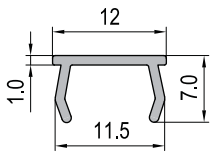

Profile Accessories

T Slot Cover

To prevent slot from contamination and improve structure appearance.

Material and Color: PP Black/Blue/Grey/Safety Orange

T Slot Cover-6

T Slot Cover-8

T Slot Cover-10

Description	Color	Mass (g/m)	Delivery Length	Part No.
T Slot Cover-6	Black	11	2000mm/bar	4.21.06.BK
T Slot Cover-6	Blue	11	2000mm/bar	4.21.06.BE
T Slot Cover-6	Grey	11	2000mm/bar	4.21.06.GY
T Slot Cover-6	Safety Orange	11	2000mm/bar	4.21.06.SE
T Slot Cover-8	Black	22	2000mm/bar	4.21.08.BK
T Slot Cover-8	Blue	22	2000mm/bar	4.21.08.BE
T Slot Cover-8	Grey	22	2000mm/bar	4.21.08.GY
T Slot Cover-8	Safety Orange	22	2000mm/bar	4.21.08.SE
T Slot Cover-10	Black	38	2000mm/bar	4.21.10.BK
T Slot Cover-10	Blue	38	2000mm/bar	4.21.10.BE
T Slot Cover-10	Grey	38	2000mm/bar	4.21.10.GY
T Slot Cover-10	Safety Orange	38	2000mm/bar	4.21.10.SE

Note:

1. Cut to delivery length not available, but 4000mm or Max. 5800 delivery length available upon request.
2. Customised color upon request subjected to Min. order quantity 5000 meters.