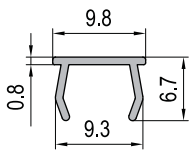

Profile Accessories

T Slot Cover

To prevent slot from contamination and improve structure appearance.

Material and Color: PP Black/Blue/Grey/Safety Orange

T Slot Cover-6

T Slot Cover-8

T Slot Cover-10

Description	Color	Mass (g/m)	Delivery Length	Part No.
T Slot Cover-6	Black	11	2000mm/bar	4.21.06.BK
T Slot Cover-6	Blue	11	2000mm/bar	4.21.06.BE
T Slot Cover-6	Grey	11	2000mm/bar	4.21.06.GY
T Slot Cover-6	Safety Orange	11	2000mm/bar	4.21.06.SE
T Slot Cover-8	Black	22	2000mm/bar	4.21.08.BK
T Slot Cover-8	Blue	22	2000mm/bar	4.21.08.BE
T Slot Cover-8	Grey	22	2000mm/bar	4.21.08.GY
T Slot Cover-8	Safety Orange	22	2000mm/bar	4.21.08.SE
T Slot Cover-10	Black	38	2000mm/bar	4.21.10.BK
T Slot Cover-10	Blue	38	2000mm/bar	4.21.10.BE
T Slot Cover-10	Grey	38	2000mm/bar	4.21.10.GY
T Slot Cover-10	Safety Orange	38	2000mm/bar	4.21.10.SE

Note:

1. Cut to delivery length not available, but 4000mm or Max. 5800 delivery length available upon request.
2. Customised color upon request subjected to Min. order quantity 5000 meters.