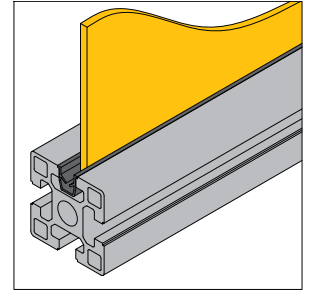

Panel Installation Elements

T Slot Reducing Profile

To reduce slot width for panel installation.

Material and Color: black PVC

T Slot Reducing Profile-8

T Slot Reducing Profile-10

Description	Mass (g/m)	Delivery Length	Part No.
T Slot Reducing Profile-8	51	2000mm/bar	6.11.08
T Slot Reducing Profile-10	64	2000mm/bar	6.11.10