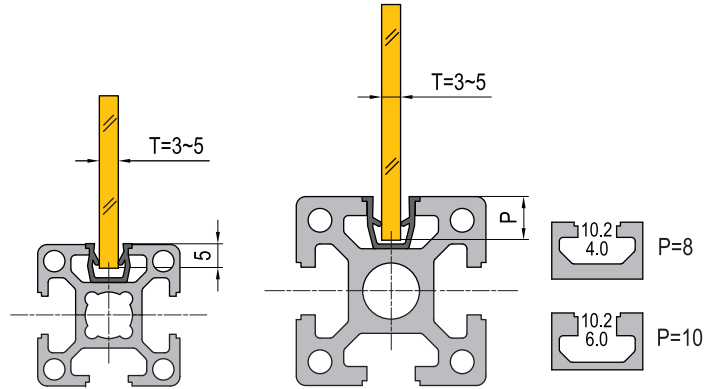

Panel Installation Elements

T Slot Reducing Profile

To reduce slot width for panel installation.

Material and Color: black PVC

T Slot Reducing Profile-8

T Slot Reducing Profile-10

Description	Mass (g/m)	Delivery Length	Part No.
T Slot Reducing Profile-8	51	2000mm/bar	6.11.08
T Slot Reducing Profile-10	64	2000mm/bar	6.11.10