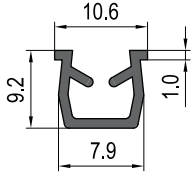

Panel Installation Elements

T Slot Reducing Profile

To reduce slot width for panel installation.

Material and Color: black PVC

T Slot Reducing Profile-8

T Slot Reducing Profile-10

Description	Mass (g/m)	Delivery Length	Part No.
T Slot Reducing Profile-8	51	2000mm/bar	6.11.08
T Slot Reducing Profile-10	64	2000mm/bar	6.11.10