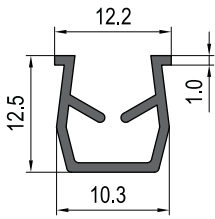

Panel Installation Elements

T Slot Reducing Profile

To reduce slot width for panel installation.

Material and Color: black PVC

T Slot Reducing Profile-8

T Slot Reducing Profile-10

Description	Mass (g/m)	Delivery Length	Part No.
T Slot Reducing Profile-8	51	2000mm/bar	6.11.08
T Slot Reducing Profile-10	64	2000mm/bar	6.11.10